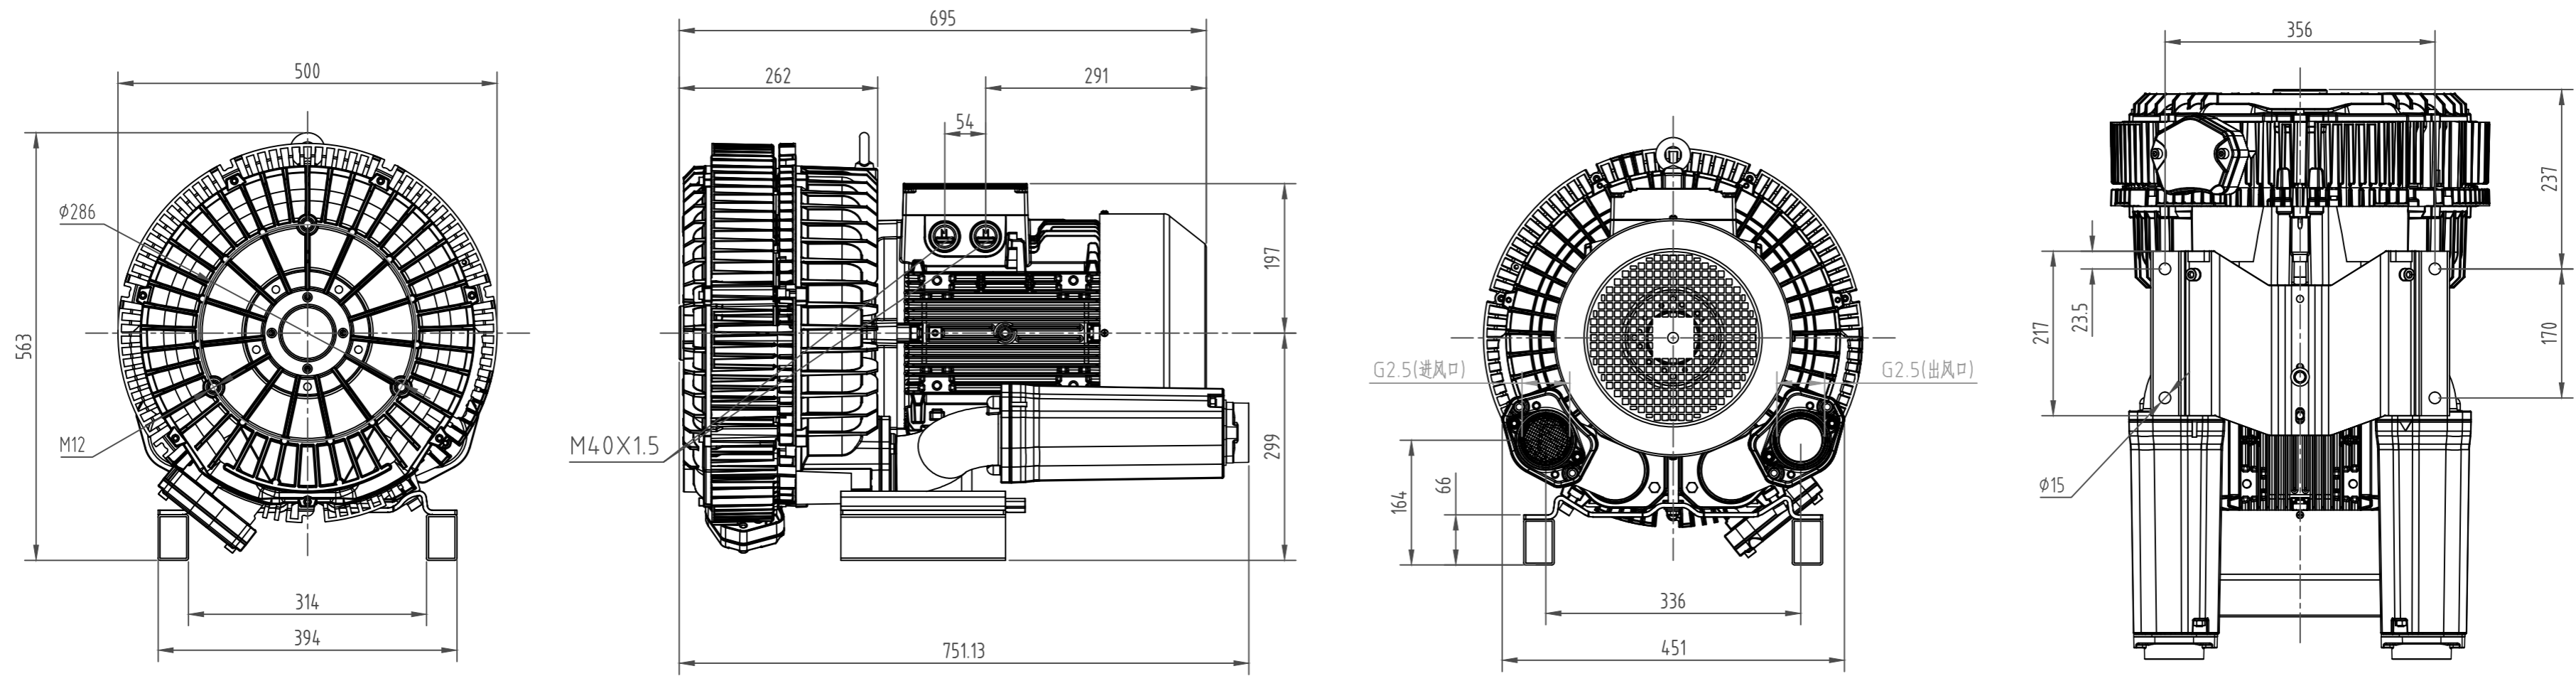

MODEL: 84E37, / 60Hz, 12.6Kw

DB CORPORATION COPYRIGHT

디비코퍼레이션  
dbcorporation@naver.com