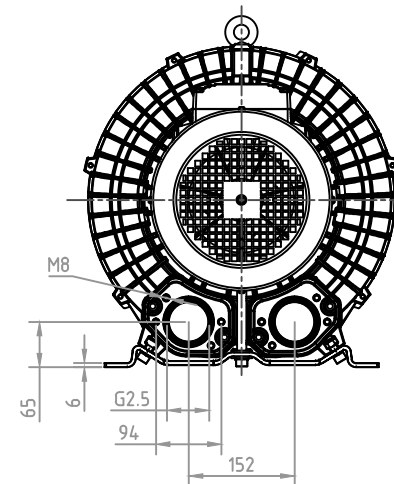

MODEL: 83E17, / 60Hz, 6.3Kw

DB CORPORATION COPYRIGHT

디비코퍼레이션  
dbccorporation@naver.com