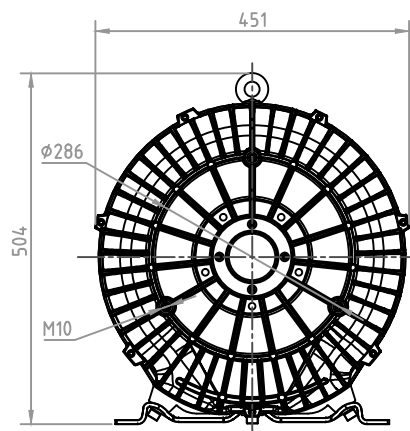

MODEL: 83E17, / 60Hz, 6.3Kw

DB CORPORATION COPYRIGHT

디비코퍼레이션  
dbccorporation@naver.com