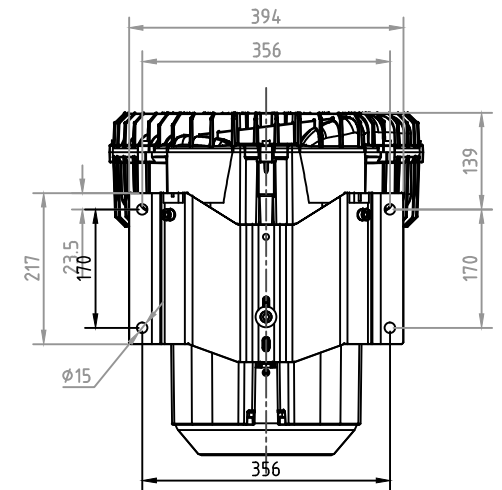

MODEL: 83E17, / 60Hz, 6.3Kw

DB CORPORATION COPYRIGHT

디비코퍼레이션  
dbccorporation@naver.com