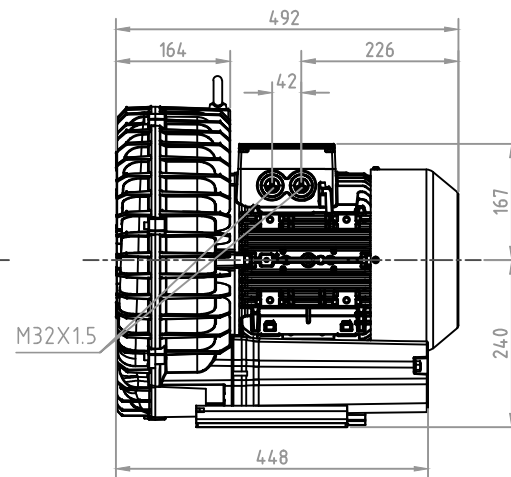

MODEL: 83E17, / 60Hz, 6.3Kw

DB CORPORATION COPYRIGHT

디비코퍼레이션  
dbccorporation@naver.com