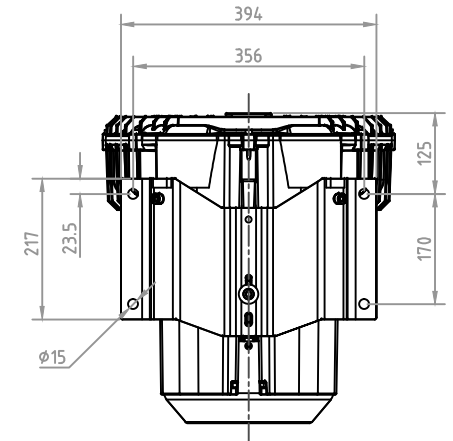

MODEL: 81E27, / 60Hz, 8.6Kw

DB CORPORATION COPYRIGHT

디비코퍼레이션
dbcpration@naver.com