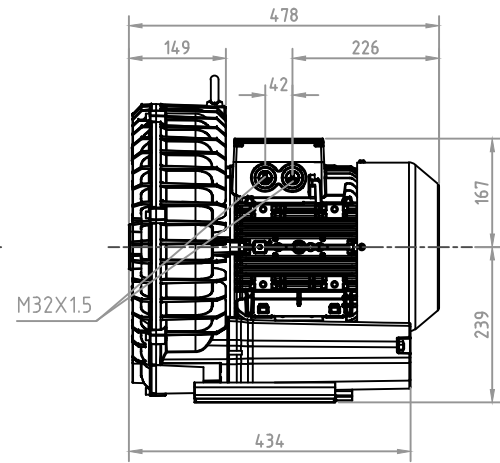

MODEL: 81E27, / 60Hz, 8.6Kw

DB CORPORATION COPYRIGHT

디비코퍼레이션
dbcpration@naver.com