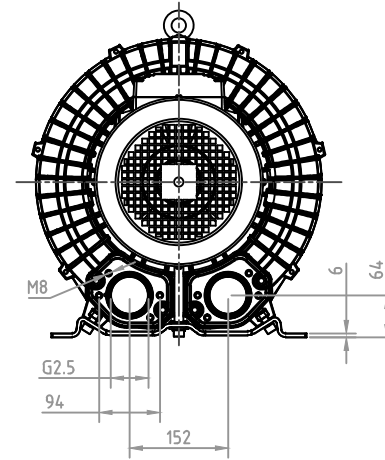

MODEL: 81E27, / 60Hz, 8.6Kw

DB CORPORATION COPYRIGHT

디비코퍼레이션
dbcpration@naver.com