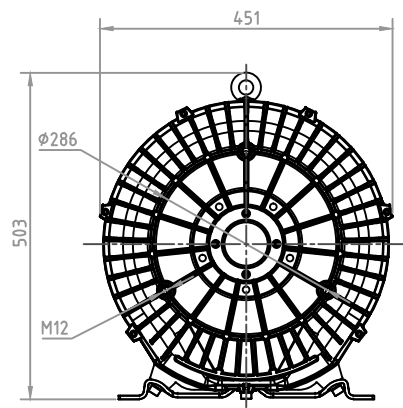

MODEL: 81E27, / 60Hz, 8.6Kw

DB CORPORATION COPYRIGHT

디비코퍼레이션
dbcpration@naver.com