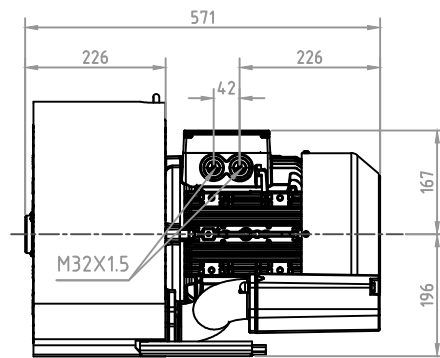

MODEL: 72E57, / 60Hz, 8.6Kw

DB CORPORATION COPYRIGHT

디비코퍼레이션
dbcpration@naver.com