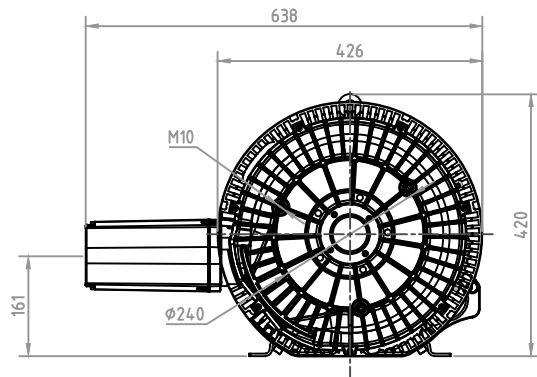

MODEL: 72E57, / 60Hz, 8.6Kw

DB CORPORATION COPYRIGHT

디비코퍼레이션
dbcpration@naver.com