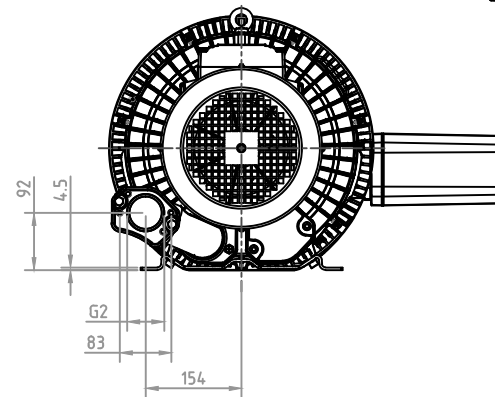

MODEL: 72E57, / 60Hz, 8.6Kw

DB CORPORATION COPYRIGHT

디비코퍼레이션
dbcpration@naver.com