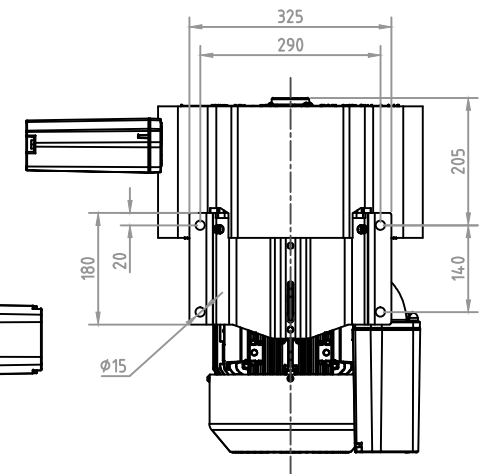

MODEL: 72E57, / 60Hz, 8.6Kw

DB CORPORATION COPYRIGHT

디비코퍼레이션
dbcpration@naver.com