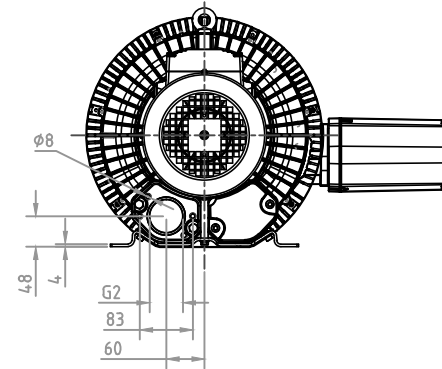

MODEL: 52E57, / 60Hz, 4.5Kw

DB CORPORATION COPYRIGHT

디비코퍼레이션
dbcpration@naver.com