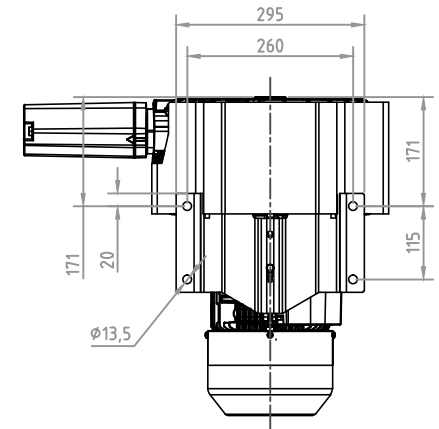

MODEL: 52E57, / 60Hz, 4.5Kw

DB CORPORATION COPYRIGHT

디비코퍼레이션
dbcpration@naver.com