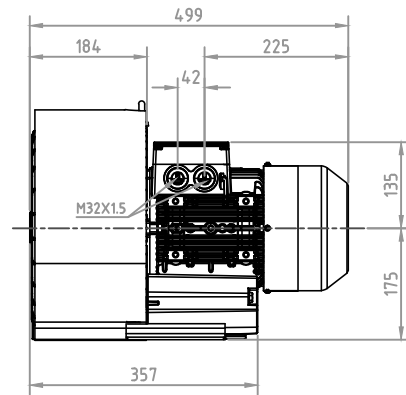

MODEL: 52E57, / 60Hz, 4.5Kw

DB CORPORATION COPYRIGHT

디비코퍼레이션
dbcpration@naver.com