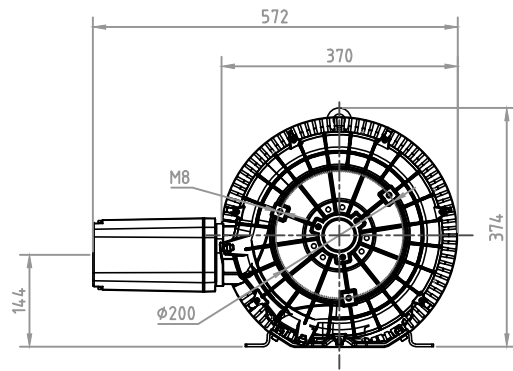

MODEL: 52E57, / 60Hz, 4.5Kw

DB CORPORATION COPYRIGHT

디비코퍼레이션
dbcpration@naver.com