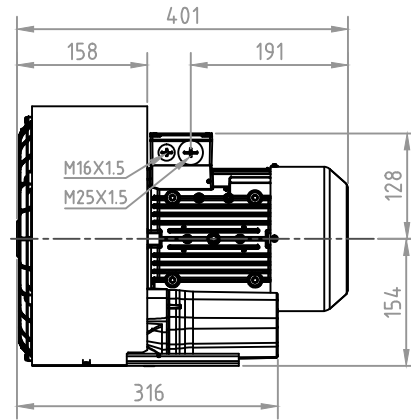

MODEL:42S41/ 60Hz, 2.55KW

DB CORPORATION COPYRIGHT		⊕ ⊞
	디비코퍼레이션 dbccorporation@naver.com	