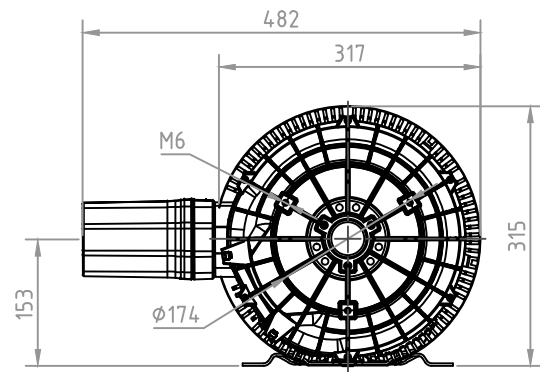

MODEL:42S41/ 60Hz, 2.55KW

DB CORPORATION COPYRIGHT		⊕ ⊞
	디비코퍼레이션 dbccorporation@naver.com	