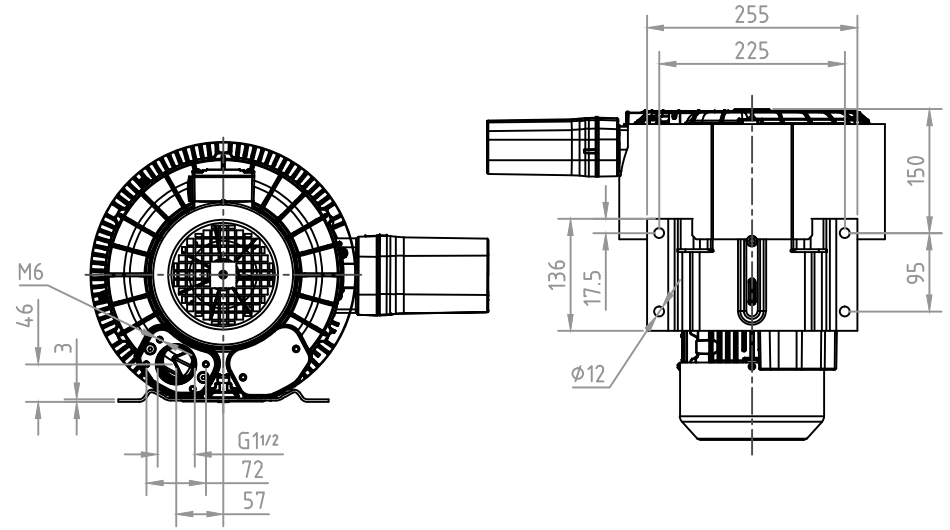

MODEL:42S41/ 60Hz, 2.55KW

DB CORPORATION COPYRIGHT		⊕ ⊞
	디비코퍼레이션 dbccorporation@naver.com	