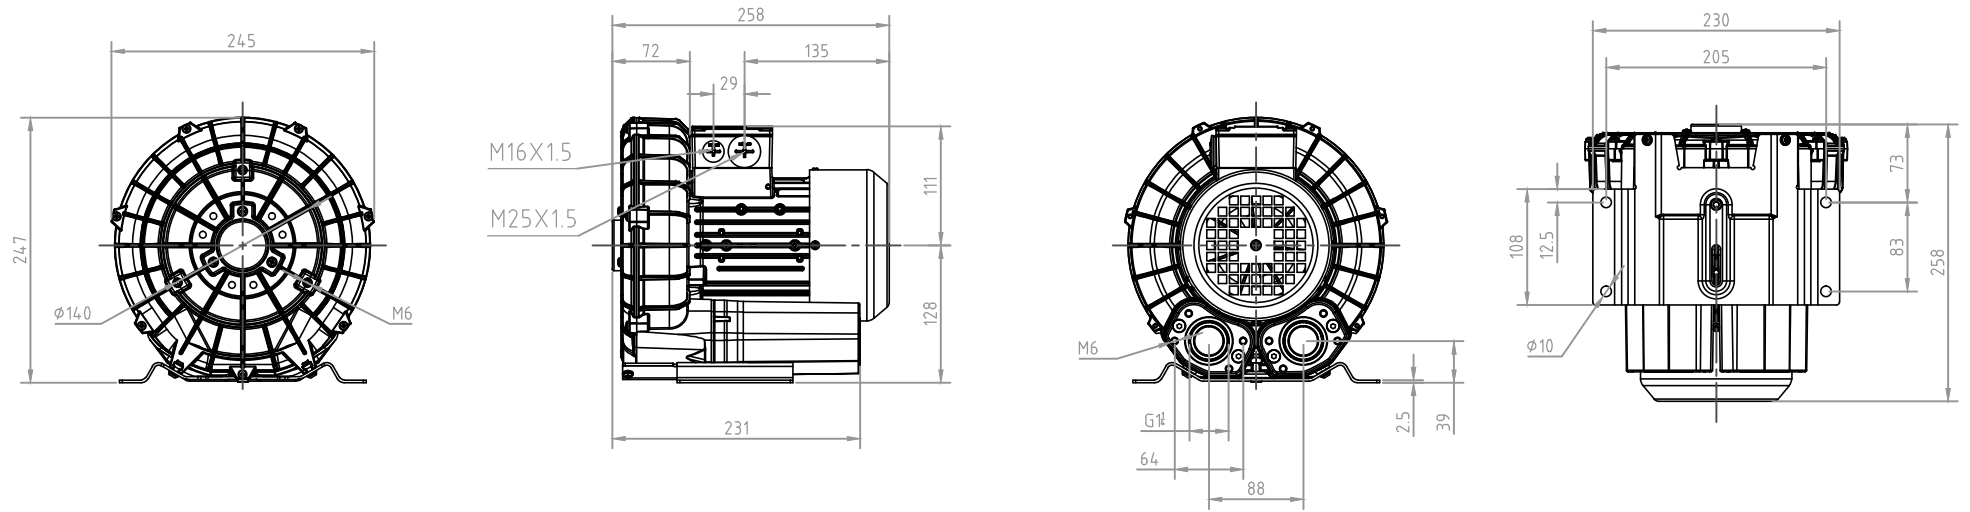

MODEL: EB-21E16, / 60Hz, 0.5Kw

DB CORPORATION COPYRIGHT

디비코퍼레이션  
 dbcorporation@naver.com